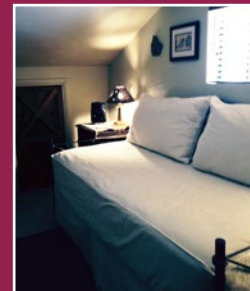

Your Host Frances Howe

Soothe your Body and your Soul

Enjoy a great night's sleep in one of four tastefully appointed sleeping rooms with comfortable, custom-made twin beds. Single or double rooms available.

Closets and chest of drawers in each room allow you to unpack and organize your belongings during your stay. Two Spa-like bathrooms provide convenience and luxury.

Call today to book your stay.

AZ Creative Connections