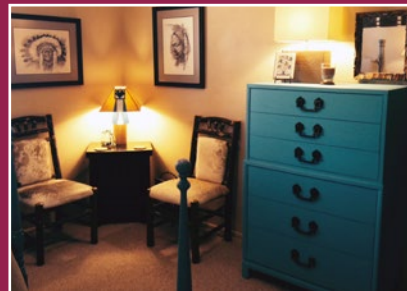

Microwave, refrigerator, generous countertop, Satellite HDTV, DVD player, and wireless internet are provided for your convenience. Outdoor patio and a cozy lounge provide plenty of space to relax.

- **Weekend retreats for groups of 4-6**
- **One-day workshops for larger groups**
- **Just minutes from the area's best quilt shop where you'll enjoy a Creative Connections discount**
- **Schedule a massage for true indulgence**
- **The Pinetop-Lakeside area also boasts loads of activities, shopping and dining**

Closets and chest of drawers in each room allow you to unpack and organize your belongings during your stay. Two Spa-like bathrooms provide convenience and luxury.

Call today to book your stay.

AZ Creative Connections